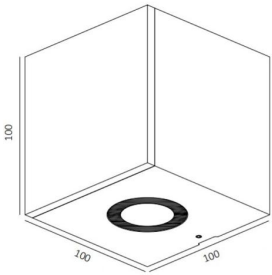

Luminaire

Wall light suitable for outdoor
crossing: No
Warranty: 5 Years