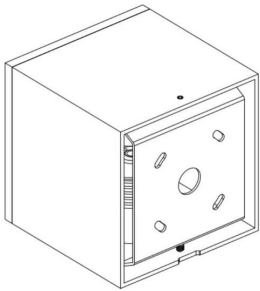

WL3155

5W Exterior Wall Cube- Down Shine

Description

Built-in driver;
Shinlander 3518 reflector, 60Degree

Finish

Silver Grey
Black
White

Material

Aluminium
Tempered Glass, Stainless Steel back plate

TECHNICAL CHARACTERISTICS

Light source

Light source: CREE CXA1507
Output (W): 5,4 (150mA 36V)
Total power consumption (W): 5,4W
Color temperature: 2700K/3000K/4000K
CRI: ≥90
Photobiological risk: RG1
Real Lumen: 324lm
Qty Leds: 1
Lm/Real W: 60
Life Time: 50.000h L90B20
MacAdam steps: 3
UGR: 17
IK: 10

GEAR

This product is supplied with gear.
Eaglerise CS-8-150 SB IP65 driver
150mA 36V

Luminaire

Wall light suitable for outdoor
crossing: No
Warranty: 5 Years

Photometric Rendering

The photograph may not match the reference exactly. Please read the product description to identify the finish.