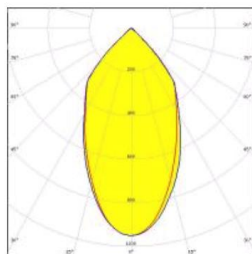

TECHNICAL CHARACTERISTICS

Light source

Light source: CREE CXA1507
Output (W): 5,4 (150mA 36V)
Total power consumption (W): 5,4W
Color temperature: 2700K/3000K/4000K
CRI: ≥90
Photobiological risk: RG1
Real Lumen: 324lm
Qty Leds: 1
Lm/Real W: 60
Life Time: 50.000h L90B20
MacAdam steps: 3
UGR: 17
IK: 10

GEAR

This product is supplied with gear.
Eaglerise CS-8-150 SB IP65 driver
150mA 36V

Luminaire

Wall light suitable for outdoor
crossing: No
Warranty: 5 Years

Photometric Rendering

The photograph may not match the reference exactly. Please read the product description to identify the finish.